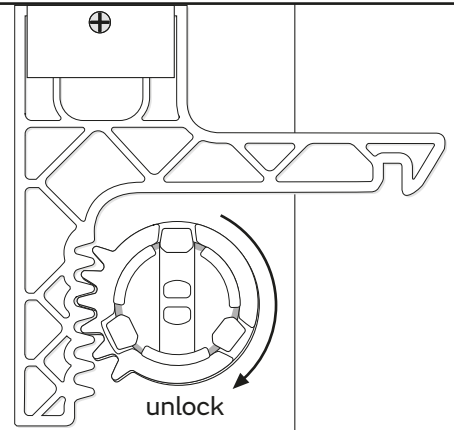

Sensor Towel Dispenser

Sensor Handtuch Spender
 Sensor Handdoekroldispenser
 Distributeur Sensor essuie-mains
 Dozownik do ręczników z czujnikiem Sensor

Item No.: **331070**

Included

- 4x 4x
- 6 mm 3,5 mm x 30 mm
- 2x 2x
- 1x Magic Ring

Tools required

-
-
-
- Ø 6 mm
- or

Suitable for

Assembly plate

hang and fix (inside)

Item No.: 331070

Sensor Towel Dispenser

Design-ring

Key-Lock

Standard Lock

Permanent Key

to adjust magic ring use the red side in front to lock the key

Item No.: 331070

Sensor Towel Dispenser

Operation

Load paper between black and white rollers. Whilst loading the paper, press the feed button