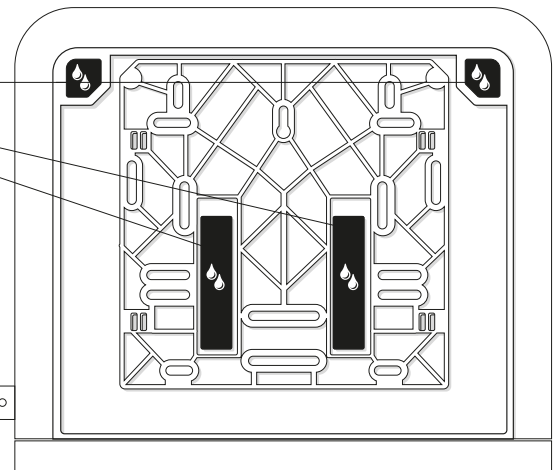

Sensor Towel Dispenser

Sensor Handtuch Spender
 Sensor Handdoekroldispenser
 Distributeur Sensor essuie-mains
 Dozownik do ręczników z czujnikiem Sensor

Item No.: **331070**

Included

- 4x 4x
- 6 mm 3,5 mm x 30 mm
- 2x 2x
- 1x Magic Ring

Tools required

-
-
-
- Ø 6 mm
- or

Suitable for

Assembly plate

hang and fix (inside)

Item No.: 331070

Sensor Towel Dispenser

Design-ring

Key-Lock

Standard Lock

Permanent Key

to adjust magic ring use the red side in front to lock the key

Item No.: 331070

Sensor Towel Dispenser

Operation

Load paper between black and white rollers. Whilst loading the paper, press the feed button

Battery use

4x
1,5 V, Alkaline D
UK = 4 x AA batteries

Optional: in Mini-USB mode

Mini-USB mode
5V / 2000 mA

Plug in for
Mini-USB
on back
of dispenser

external
accessory
part

Function

 BATTERY LEVEL Red Flashing = Please replace the batteries.	 TIMER 1 second (White LED) 3 seconds (Green LED) 5 seconds (Blue LED)	 PAPER FEED Paper feed - when threading the paper	<p>ON DEMAND</p> Adjust the "sheet feeding" between on demand or automatic feed	 DISPENSER "ON/OFF"
	 PAPER LENGTH Adjust the paper length from 20 cm (White LED) 25 cm (Green LED) 30 cm (Blue LED) 34 cm (Purple LED)		<p>AUTO</p>	