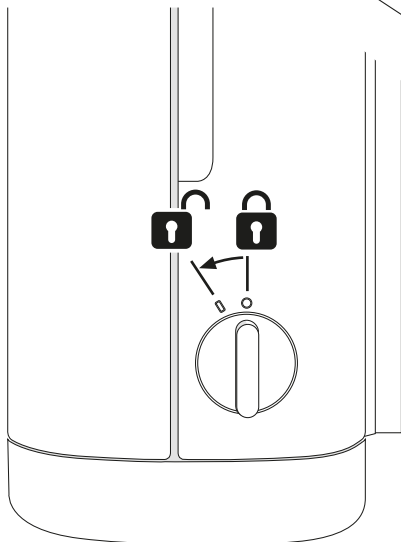

Sensor Towel Dispenser

Sensor Handtuch Spender
 Sensor Handdoekroldispenser
 Distributeur Sensor essuie-mains
 Dozownik do ręczników z czujnikiem Sensor

Item No.: **331070**

Included

- 4x 4x
- 6 mm 3,5 mm x 30 mm
- 2x 2x
- 1x Magic Ring

Tools required

-
-
-
- Ø 6 mm
- or

Suitable for

Assembly plate

hang and fix (inside)

Item No.: 331070

Sensor Towel Dispenser

Design-ring

Key-Lock

Standard Lock

Permanent Key

to adjust magic ring use the red side in front to lock the key

Item No.: 331070

Sensor Towel Dispenser

Operation

Load paper between black and white rollers. Whilst loading the paper, press the feed button

Battery use

4x
1,5 V, Alkaline D
UK = 4 x AA batteries

Optional: in Mini-USB mode

Mini-USB mode
5V / 2000 mA

Plug in for
Mini-USB
on back
of dispenser

external
accessory
part

Function

 BATTERY LEVEL Red Flashing = Please replace the batteries.	 TIMER 1 second (White LED) 3 seconds (Green LED) 5 seconds (Blue LED)	 PAPER FEED Paper feed - when threading the paper	<p>ON DEMAND</p> Adjust the "sheet feeding" between on demand or automatic feed	 DISPENSER "ON/OFF"
	 PAPER LENGTH Adjust the paper length from 20 cm (White LED) 25 cm (Green LED) 30 cm (Blue LED) 34 cm (Purple LED)		<p>AUTO</p>	