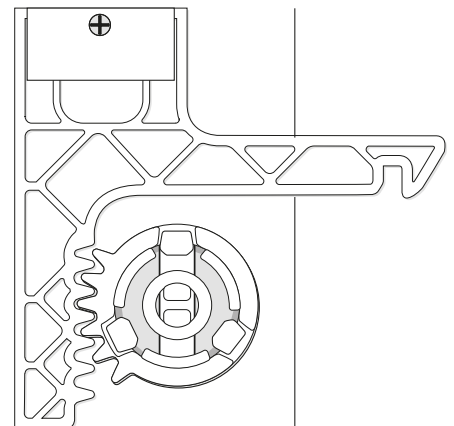

Sensor Towel Dispenser

Sensor Handtuch Spender
 Sensor Handdoekroldispenser
 Distributeur Sensor essuie-mains
 Dozownik do ręczników z czujnikiem Sensor

Item No.: **331070**

Included

- 4x 4x
- 6 mm 3,5 mm x 30 mm
- 2x 2x
- 1x Magic Ring

Tools required

-
-
-
- Ø 6 mm
- or

Suitable for

Assembly plate

hang and fix (inside)

Item No.: 331070

Sensor Towel Dispenser

Design-ring

Key-Lock

Standard Lock

Permanent Key

to adjust magic ring use the red side in front to lock the key

Item No.: 331070

Sensor Towel Dispenser

Operation

Load paper between black and white rollers. Whilst loading the paper, press the feed button

Battery use

4x
1,5 V, Alkaline D
UK = 4 x AA batteries

Optional: in Mini-USB mode

Mini-USB mode
5V / 2000 mA

Plug in for
Mini-USB
on back
of dispenser

external
accessory
part

Function

 BATTERY LEVEL Red Flashing = Please replace the batteries.	 TIMER 1 second (White LED) 3 seconds (Green LED) 5 seconds (Blue LED)	 PAPER FEED Paper feed - when threading the paper	<p>ON DEMAND</p> Adjust the "sheet feeding" between on demand or automatic feed	 DISPENSER "ON/OFF"
	 PAPER LENGTH Adjust the paper length from 20 cm (White LED) 25 cm (Green LED) 30 cm (Blue LED) 34 cm (Purple LED)		<p>AUTO</p>	