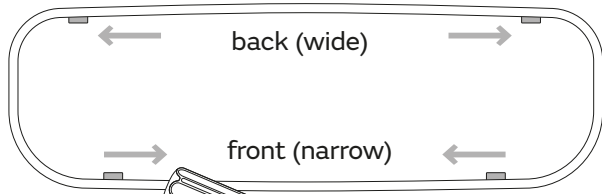

Sensor Towel Dispenser

Sensor Handtuch Spender
 Sensor Handdoekroldispenser
 Distributeur Sensor essuie-mains
 Dozownik do ręczników z czujnikiem Sensor

Item No.: **331070**

Included

- 4x 4x
- 6 mm 3,5 mm x 30 mm
- 2x 2x
- 1x Magic Ring

Tools required

-
-
-
- Ø 6 mm
- or

Suitable for

Assembly plate

hang and fix (inside)

Item No.: 331070

Sensor Towel Dispenser

Design-ring

Key-Lock

Standard Lock

Permanent Key

to adjust magic ring use the red side in front to lock the key

Item No.: 331070

Sensor Towel Dispenser

Operation

Load paper between black and white rollers. Whilst loading the paper, press the feed button