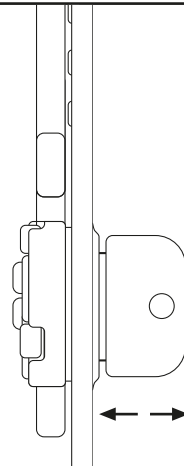

Sensor Towel Dispenser

Sensor Handtuch Spender
 Sensor Handdoekroldispenser
 Distributeur Sensor essuie-mains
 Dozownik do ręczników z czujnikiem Sensor

Item No.: **331070**

Included

- 4x 4x
- 6 mm 3,5 mm x 30 mm
- 2x 2x
- 1x Magic Ring

Tools required

-
-
-
- Ø 6 mm
- or

Suitable for

Assembly plate

hang and fix (inside)

Item No.: 331070

Sensor Towel Dispenser

Design-ring

Key-Lock

Standard Lock

Permanent Key

to adjust magic ring use the red side in front to lock the key

Item No.: 331070

Sensor Towel Dispenser

Operation

Load paper between black and white rollers. Whilst loading the paper, press the feed button