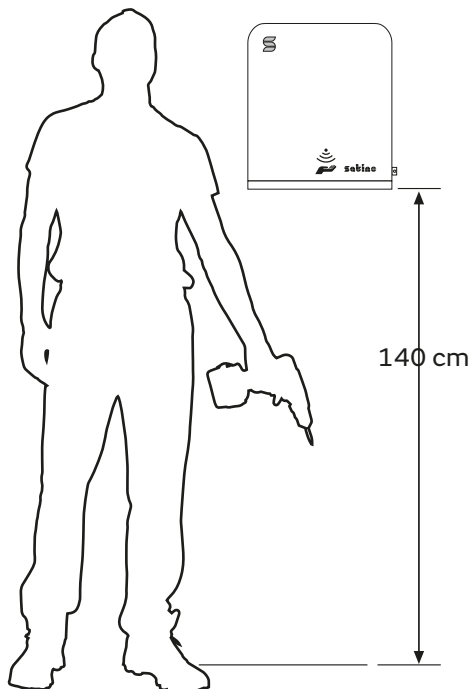

Sensor Towel Dispenser

Sensor Handtuch Spender
 Sensor Handdoekroldispenser
 Distributeur Sensor essuie-mains
 Dozownik do ręczników z czujnikiem Sensor

Item No.: **331070**

Included

- 4x 4x
- 6 mm 3,5 mm x 30 mm
- 2x 2x
- 1x Magic Ring

Tools required

-
-
-
- Ø 6 mm
- or

Suitable for

Assembly plate

hang and fix (inside)

Item No.: 331070

Sensor Towel Dispenser

Design-ring

Key-Lock

Standard Lock

Permanent Key

to adjust magic ring use the red side in front to lock the key

Item No.: 331070

Sensor Towel Dispenser

Operation

Load paper between black and white rollers. Whilst loading the paper, press the feed button