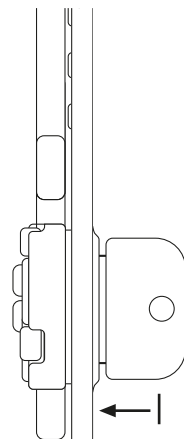

Sensor Towel Dispenser

Sensor Handtuch Spender
 Sensor Handdoekroldispenser
 Distributeur Sensor essuie-mains
 Dozownik do ręczników z czujnikiem Sensor

Item No.: **331070**

Included

- 4x 4x
- 6 mm 3,5 mm x 30 mm
- 2x 2x
- 1x Magic Ring

Tools required

-
-
-
- Ø 6 mm
- or

Suitable for

Assembly plate

hang and fix (inside)

Item No.: 331070

Sensor Towel Dispenser

Design-ring

Key-Lock

Standard Lock

Permanent Key

to adjust magic ring use the red side in front to lock the key

Item No.: 331070

Sensor Towel Dispenser

Operation

Load paper between black and white rollers. Whilst loading the paper, press the feed button

Battery use

4x
1,5 V, Alkaline D
UK = 4 x AA batteries

Optional: in Mini-USB mode

Mini-USB mode
5V / 2000 mA

Plug in for
Mini-USB
on back
of dispenser

external
accessory
part

Function

 BATTERY LEVEL Red Flashing = Please replace the batteries.	 TIMER 1 second (White LED) 3 seconds (Green LED) 5 seconds (Blue LED)	 PAPER FEED Paper feed - when threading the paper	<p>ON DEMAND</p> Adjust the "sheet feeding" between on demand or automatic feed	 DISPENSER "ON/OFF"
	 PAPER LENGTH Adjust the paper length from 20 cm (White LED) 25 cm (Green LED) 30 cm (Blue LED) 34 cm (Purple LED)		<p>AUTO</p>	