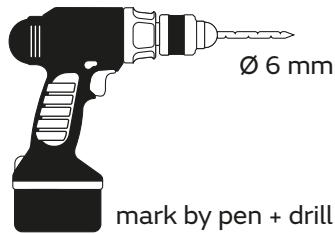

Sensor Towel Dispenser

Sensor Handtuch Spender
 Sensor Handdoekroldispenser
 Distributeur Sensor essuie-mains
 Dozownik do ręczników z czujnikiem Sensor

Item No.: **331070**

Included

- 4x 4x
- 6 mm 3,5 mm x 30 mm
- 2x 2x
- 1x Magic Ring

Tools required

-
-
-
- Ø 6 mm
- or

Suitable for

Assembly plate

hang and fix (inside)

Item No.: 331070

Sensor Towel Dispenser

Design-ring

Key-Lock

Standard Lock

Permanent Key

to adjust magic ring use the red side in front to lock the key

Item No.: 331070

Sensor Towel Dispenser

Operation

Load paper between black and white rollers. Whilst loading the paper, press the feed button