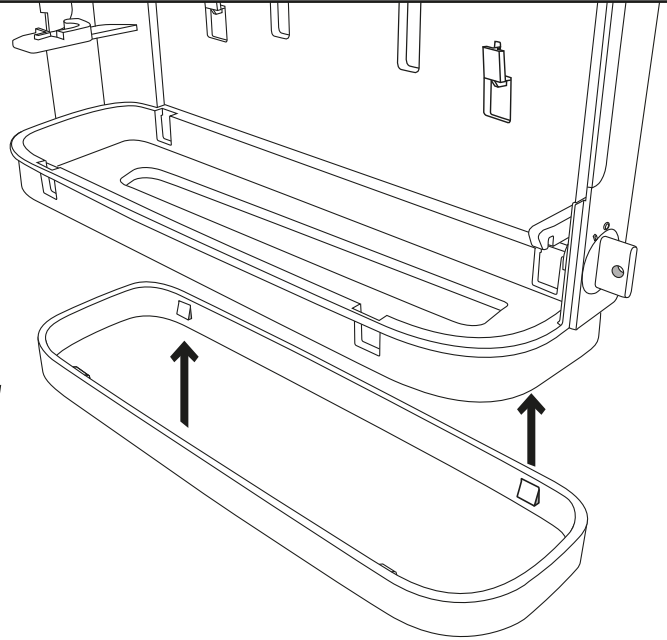

Sensor Towel Dispenser

Sensor Handtuch Spender
 Sensor Handdoekroldispenser
 Distributeur Sensor essuie-mains
 Dozownik do ręczników z czujnikiem Sensor

Item No.: **331070**

Included

- 4x 4x
- 6 mm 3,5 mm x 30 mm
- 2x 2x
- 1x Magic Ring

Tools required

-
-
-
- Ø 6 mm
- or

Suitable for

Assembly plate

hang and fix (inside)

Item No.: 331070

Sensor Towel Dispenser

Design-ring

Key-Lock

Standard Lock

Permanent Key

to adjust magic ring use the red side in front to lock the key

Item No.: 331070

Sensor Towel Dispenser

Operation

Load paper between black and white rollers. Whilst loading the paper, press the feed button