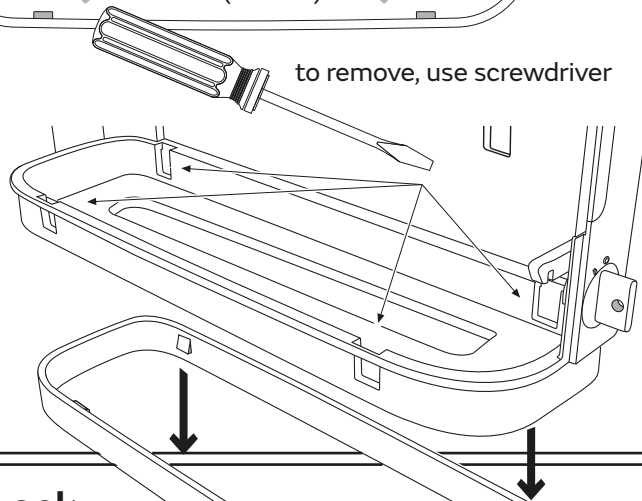

Sensor Towel Dispenser

Sensor Handtuch Spender
 Sensor Handdoekroldispenser
 Distributeur Sensor essuie-mains
 Dozownik do ręczników z czujnikiem Sensor

Item No.: **331070**

Included

- 4x 4x
- 6 mm 3,5 mm x 30 mm
- 2x 2x
- 1x Magic Ring

Tools required

-
-
-
- Ø 6 mm
- or

Suitable for

Assembly plate

hang and fix (inside)

Item No.: 331070

Sensor Towel Dispenser

Design-ring

Key-Lock

Standard Lock

Permanent Key

to adjust magic ring use the red side in front to lock the key

Item No.: 331070

Sensor Towel Dispenser

Operation

Load paper between black and white rollers. Whilst loading the paper, press the feed button