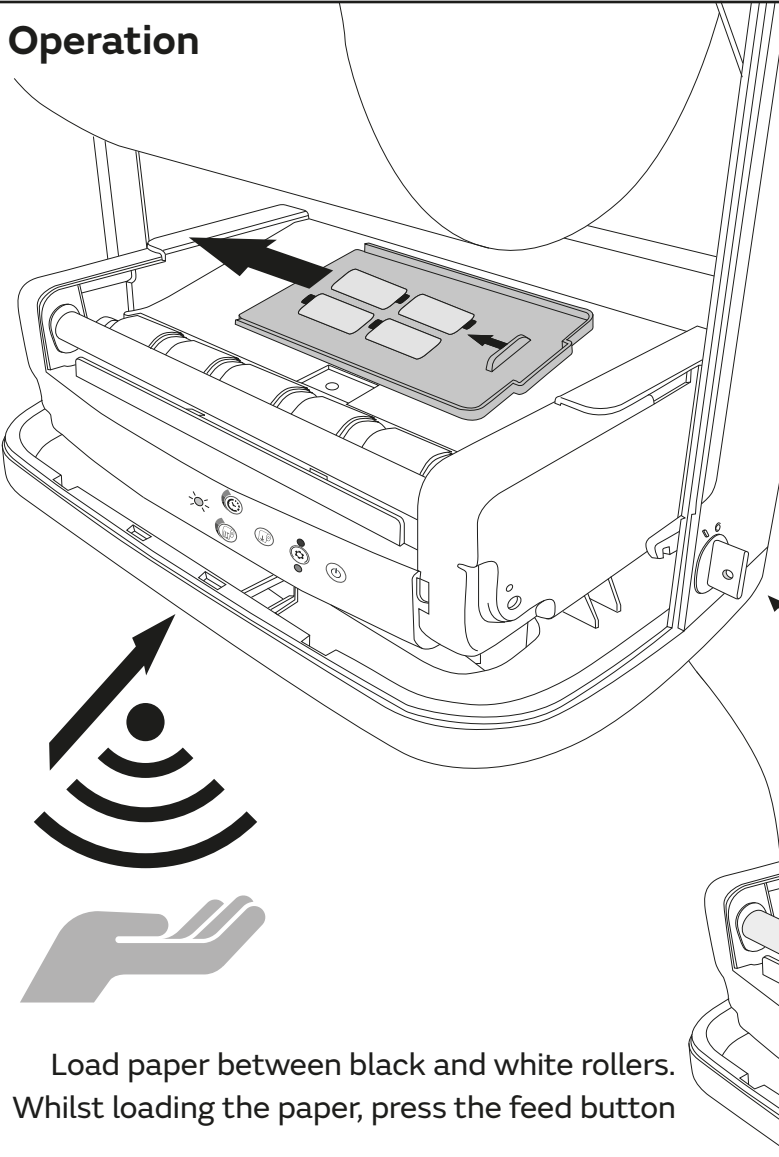

Key-Lock

Standard Lock

Permanent Key

to adjust magic ring use the red side in front to lock the key

Item No.: 331070

Sensor Towel Dispenser

Operation

Load paper between black and white rollers. Whilst loading the paper, press the feed button

Battery use

4x
1,5 V, Alkaline D
UK = 4 x AA batteries

Optional: in Mini-USB mode

Mini-USB mode
5V / 2000 mA

Plug in for
Mini-USB
on back
of dispenser

external
accessory
part

Function

 BATTERY LEVEL Red Flashing = Please replace the batteries.	 TIMER 1 second (White LED) 3 seconds (Green LED) 5 seconds (Blue LED)	 PAPER FEED Paper feed - when threading the paper	<p>ON DEMAND</p> Adjust the "sheet feeding" between on demand or automatic feed	 DISPENSER "ON/OFF"
	 PAPER LENGTH Adjust the paper length from 20 cm (White LED) 25 cm (Green LED) 30 cm (Blue LED) 34 cm (Purple LED)		<p>AUTO</p>	